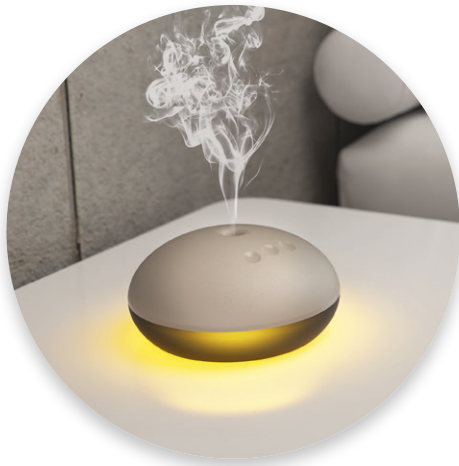

ø 176 mm
ø 6.93 in

DESCRIPTION

LumoScent is a processor-controlled aroma humidifier for a healthy indoor climate combined with a special light for healthy sleep. The attractive design combined with the properties for wellbeing ensures a relaxed, soothing atmosphere and healthy sleep.

AROMA HUMIDIFIER

The aroma humidifier uses ultrasound to create a micro-fine atomization of water. Depending on the essential oils used, the effective combination with therapeutic aromatic oils has a sleep-promoting, relaxing, energy-building or simply pleasant room fragrance effect.

WARM SLEEP LIGHT

Poor sleep is the number one widespread disease. The special sleep light, together with a healthy lifestyle and good sleep hygiene, can help to significantly improve your quality of life and well-being. 5 LEDs (2,000 Kelvin) in the specially developed lamp stimulate the body's own melatonin production, making it easier to fall asleep. The light can be set to three brightness levels. The subtle, warm white color has been scientifically proven to promote sleep and also creates a pleasant atmosphere.

PROMOTE SLEEP

The special warm white light color and the dosed light intensity have a calming effect and promote the body's own melatonin release. The task of melatonin is to regulate the sleep-wake rhythm. In the evening, the hormone makes you tired and ensures a restful sleep.