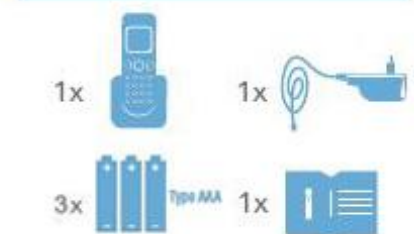

Content

Warranty : 24 months

EAN No.: 4250711 908355

Order No.: 908355

Export carton: 6 pcs with EAN barcode

Picture similar / technical data / features and design are subject to permanent technical development and could be changed without prior notice – errors accepted.