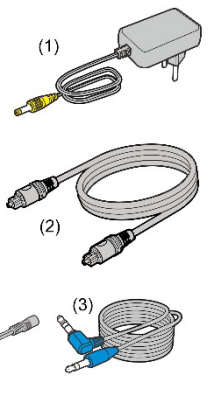

Optional Accessories:

- Additional headset that can be placed on the same base unit

OTHER VERSION:

- CL7370 DUO OPTI

*Optical input

FEATURES:

- Stereo reception
- Optical input on the base*
- Easy access to the settings from the headset:
 - Volume control (up to 125dB spl)
 - Left/Right Balance Control
 - Tone Control
- Automatic stand-by mode (once the signal to the base has ceased)
- Integrated microphone to amplify the ambient sound
- Comfortable and lightweight

TECHNICAL SPECIFICATIONS

- **2,4 GHz digitale**
- Frequency response: 30 – 20 000Hz
- 8 hours of continuous in use time
- Fast recharging station
Full charging time: 3 hours
The headset recharges itself automatically once placed on the base
- Reaches 100m outdoor and 25m indoor
- Optical input
- Stereo audio input on the base: jack 3.5mm
- Weight of the headset: 55g

BOX COMPONENTS

- TV headset
 - Charging cradle
1. Power adaptor
 2. Optical cable (Toslink)
 3. Audio cable 1.5m jack M Stereo 3.5mm
 4. 20cm cord adapter RCA-to jack 3.5mm

+ 1 pair of
alternative ear pads